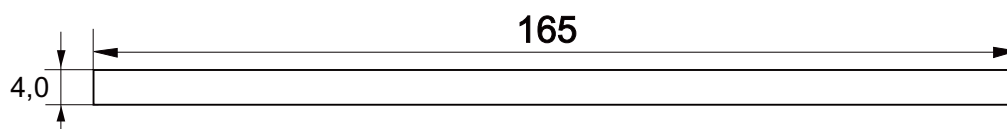

# SPARKLING MOMENTS

Laminated

COLORS	
Fronts	Temples
EL-LAM0170	EL-MT2471
EL-LAM0171	EL-MT2479
EL-LAM0172	EL-MT3164
EL-LAM0173	EL-MT3165
EL-LAM0174	EL-MT0067
EL-LAM0175	EL-MT3163
EL-LAM0176	EL-MT0065

	STANDARD SIZES mm.	TOLERANCES mm.
Thickness	6,0 - 4,0	6,0/6,3 - 4,0/4,2
General size	Fronts: 160 x 690	155/165 X 685/695
	Temples: 165 x 1450	160/170 X 1445/1455
Internal sizes	55	50/60