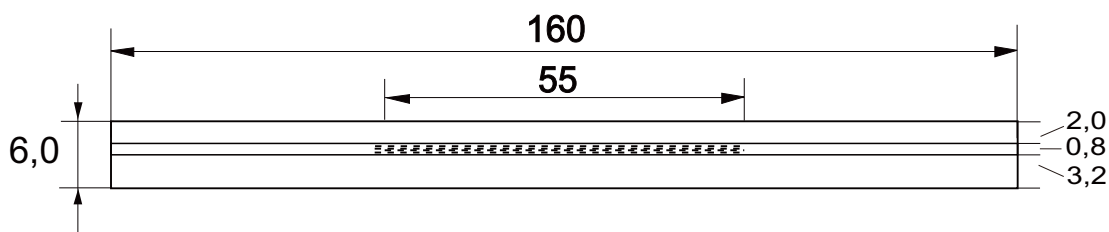

# SPARKLING MOMENTS

Laminated

COLORS	
Fronts	Temples
EL-LAM0170	EL-MT2471
EL-LAM0171	EL-MT2479
EL-LAM0172	EL-MT3164
EL-LAM0173	EL-MT3165
EL-LAM0174	EL-MT0067
EL-LAM0175	EL-MT3163
EL-LAM0176	EL-MT0065

	STANDARD SIZES mm.	TOLERANCES mm.
Thickness	6,0 - 4,0	6,0/6,3 - 4,0/4,2
General size	Fronts: 160 x 690	155/165 X 685/695
	Temples: 165 x 1450	160/170 X 1445/1455
Internal sizes	55	50/60