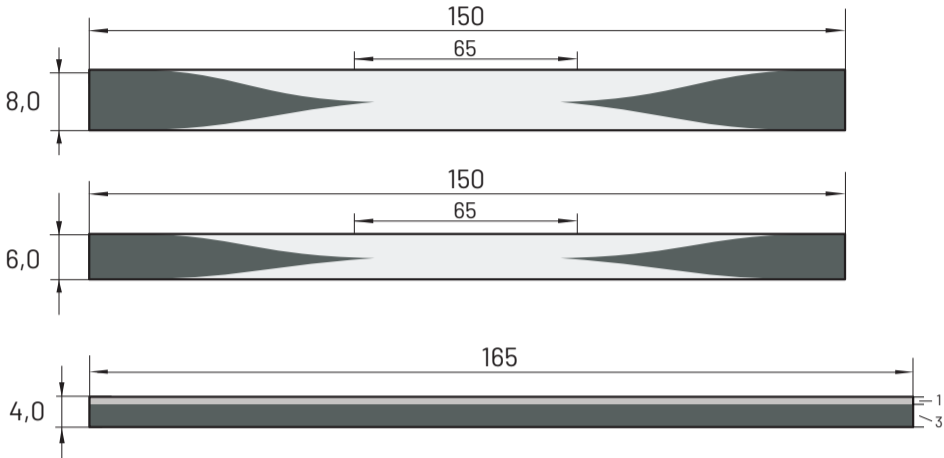

A336 CHIC SHADED

LA/ES ITALY

FRONT	TEMPLE
A336 - 3231	A399 - 3231
A336 - 3232	A399 - 3232
A336 - 3233	A399 - 3233
A336 - 3234	A399 - 3234
A336 - 3235	A399 - 3235
A336 - 3236	A399 - 3236

	LA/ES ITALY	
	Nominal Size mm	Tolerance mm
THICKNESS	8,0	8,0 - 8,2
	6,0	6,0 - 6,2
	4,0	4,0 - 4,2
WIDTH-LENGTH FRONT	150	145 - 155
	1400	1395 - 1405
WIDTH-LENGTH TEMPLE	165	160 - 170
	1400	1395 - 1405
TOP LAYER TEMPLE	1,0	0,9 - 1,1
BASE TEMPLE	3,0	2,9 - 3,1
INTERNAL SIZE	65	60 - 70