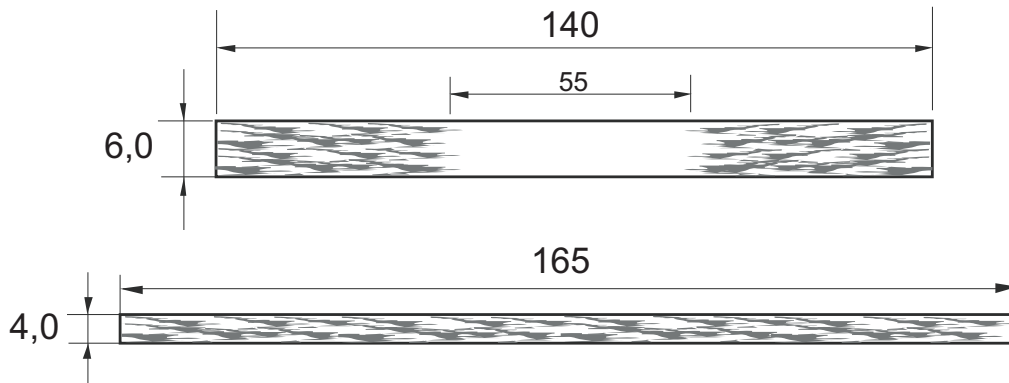

# SUNRISE

COLORS	
Fronts	Temple
EL-GA0101	EL-RN0101
EL-GA0102	EL-RN0102
EL-GA0103	EL-RN0103
EL-GA0104	EL-RN0104
EL-GA0105	EL-RN0105
EL-GA0106	EL-RN0106

	STANDARD SIZES mm.	TOLERANCES mm.
Thickness	6,0 - 4,0	6,0/6,2 - 4,0/4,2
General size	Fronts:140x1450 Temple:165x1450	135/145x1445/1455 160/170x1445/1455
Middle size	55	—