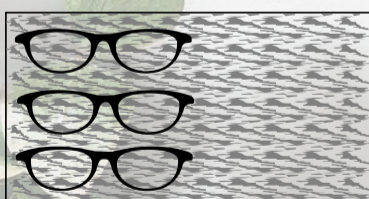

STANDARD SIZES mm.	TOLERANCE mm.
Thickness	4,0 - 8,0	4,0/4,2 - 8,0/8,2
General size	205 x 1400	200/210 x 1395/1405

2019

Tutte le informazioni contenute in questo inserto vengono date in buona fede ed al meglio delle nostre conoscenze disponibili. Ogni utilizzatore del materiale è tenuto ad effettuare i propri test per determinare se il materiale è adatto all'uso specifico. LA/ES si riserva il diritto di cambiare qualunque tipo di dato riportato in questo inserto in qualsiasi momento.

Data stated are provided in good faith to the best of our knowledge. Data provided are not binding and they do not exempt users from carrying out their own tests to verify product suitability. The manufacturer reserves the right to modify any information at any time.

All.05 I.O.11/1
Rev.01 Nov.09