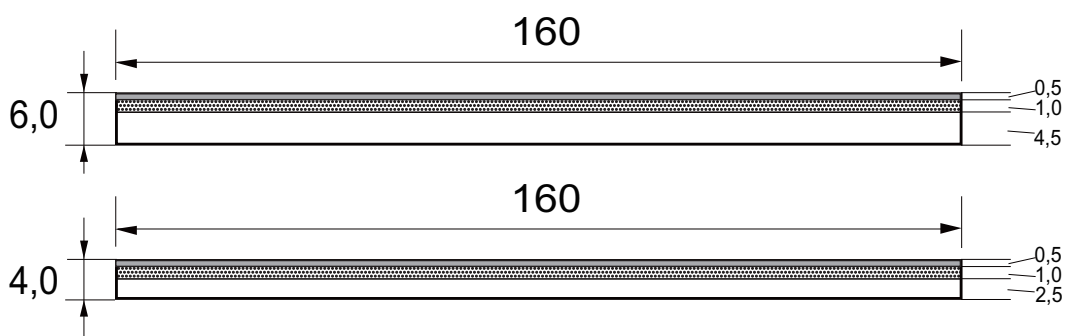

XING KONG

Laminated

COLORS

EL-LAM0051
 EL-LAM0052
 EL-LAM0053
 EL-LAM0054
 EL-LAM0055
 EL-LAM0056

	STANDARD SIZES mm.	TOLERANCES mm.
Thickness	6,0 - 4,0	6,0/6,3 - 4,0/4,3
General size	160 x 700	155/165 X 695/705
First layer	0,5	---
Second layer	1,0	---
Total layers	3	---
Internal sizes	---	---