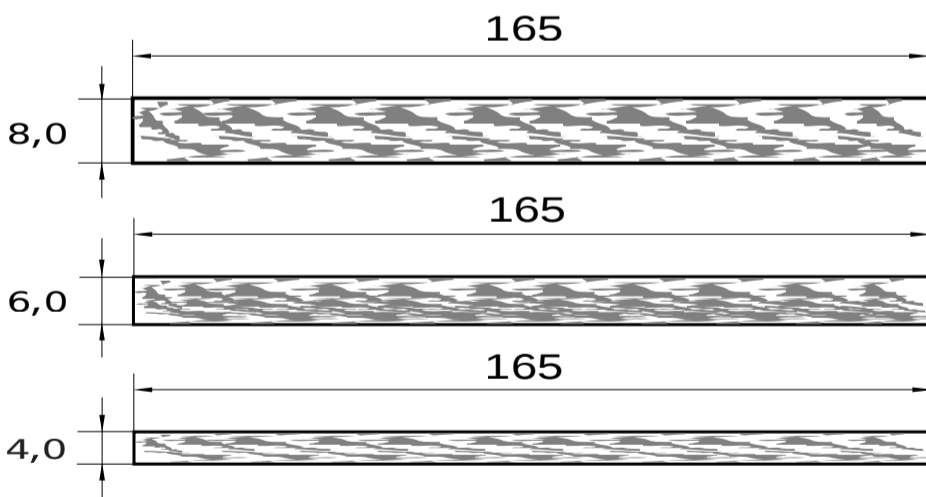

STANDARD SIZES mm.	TOLERANCE mm.
Thickness	LA/ES 4,0 - 6,0 - 8,0	4,0/4,2 - 6,0/6,2 - 8,0/8,2
	ELEUNG 4,0 - 6,0	4,0/4,2 - 6,0/6,2
General size	165 x 690	160/170 x 682/698

2019

Tutte le informazioni contenute in questo inserto vengono date in buona fede ed al meglio delle nostre conoscenze disponibili. Ogni utilizzatore del materiale è tenuto ad effettuare i propri test per determinare se il materiale è adatto all'uso specifico. LA/ES si riserva il diritto di cambiare qualunque tipo di dato riportato in questo inserto in qualsiasi momento.

Data stated are provided in good faith to the best of our knowledge. Data provided are not binding and they do not exempt users from carrying out their own tests to verify product suitability. The manufacturer reserves the right to modify any information at any time.

All.05 I.O.11/1
Rev.01 Nov.09