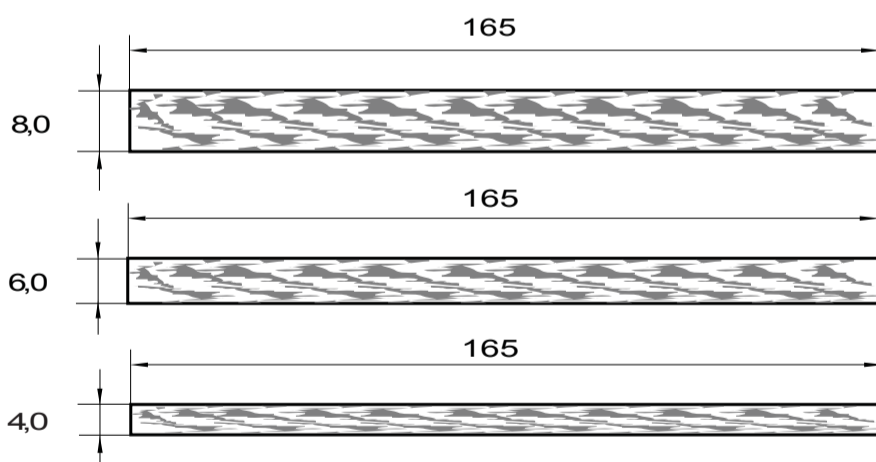

P610 EL DRM NEW CLASSICS 1

A new collection of classic and vintage havana and demi colors, inspired by natural colors yet contemporary as far as the patterns are concerned. Large spots and wide spaces bring over a timeless style.

Collezione di avane classiche e retrò, pattern morbido e miscelato nei toni, estremamente naturale. Colori ed effetti antichi, privi di contaminazioni e tempo.

Dryblock

COLORS	
P610.3011	EL DRM 3011
P610.3012	EL DRM 3012
P610.3013	EL DRM 3013
P610.3014	EL DRM 3014
P610.3015	EL DRM 3015
P610.3016	EL DRM 3016

	STANDARD SIZES mm.	TOLERANCE mm.
Thickness	LA/ES 4,0 - 6,0 - 8,0	4,0/4,2 - 6,0/6,2 - 8,0/8,2
	ELEUNG 4,0 - 6,0	4,0/4,2 - 6,0/6,2
General size	Front 165 x 690	160/170 x 682/698

2016

LA/ES & ELEUNG production