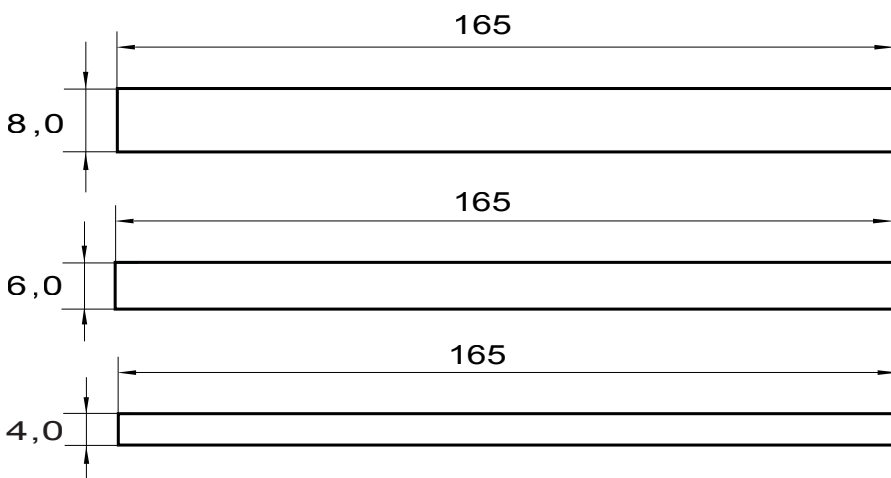

| | STANDARD SIZES mm. | | TOLERANCE mm. |
|---------------------|--------------------|-----------------|-----------------------------|
| Thickness | LA/ES | 4,0 - 6,0 - 8,0 | 4,0/4,2 - 6,0/6,2 - 8,0/8,2 |
| | ELEUNG | 4,0 - 6,0 | 4,0/4,2 - 6,0/6,2 |
| General size | LA/ES | 165 x 1400 | 160/170 x 1395/1405 |
| | ELEUNG | 165 x 1450 | 160/170 x 1445/1455 |