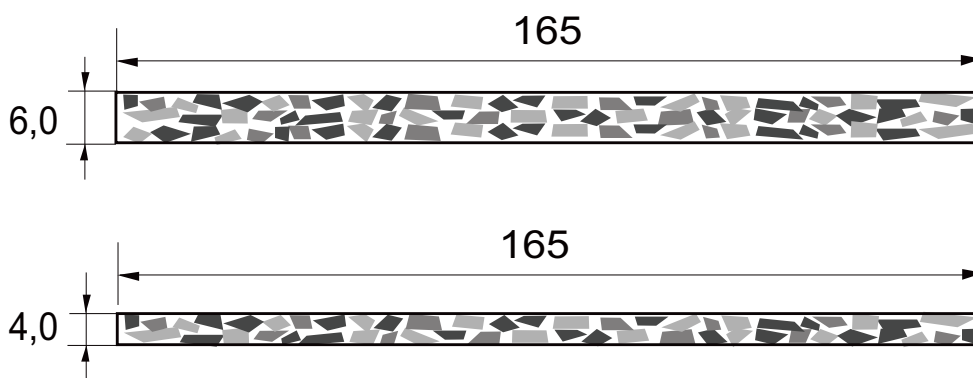

Standard

# HARLEM

Dryblock

COLORS
EL-DRM7011
EL-DRM7012
EL-DRM7013
EL-DRM7014
EL-DRM7015
EL-DRM7016

	STANDARD SIZES mm.	TOLERANCES mm.
Thickness	6,0 - 4,0	6,0/6,2 - 4,0/4,2
General size	165 x 690	160/170 X 682/698