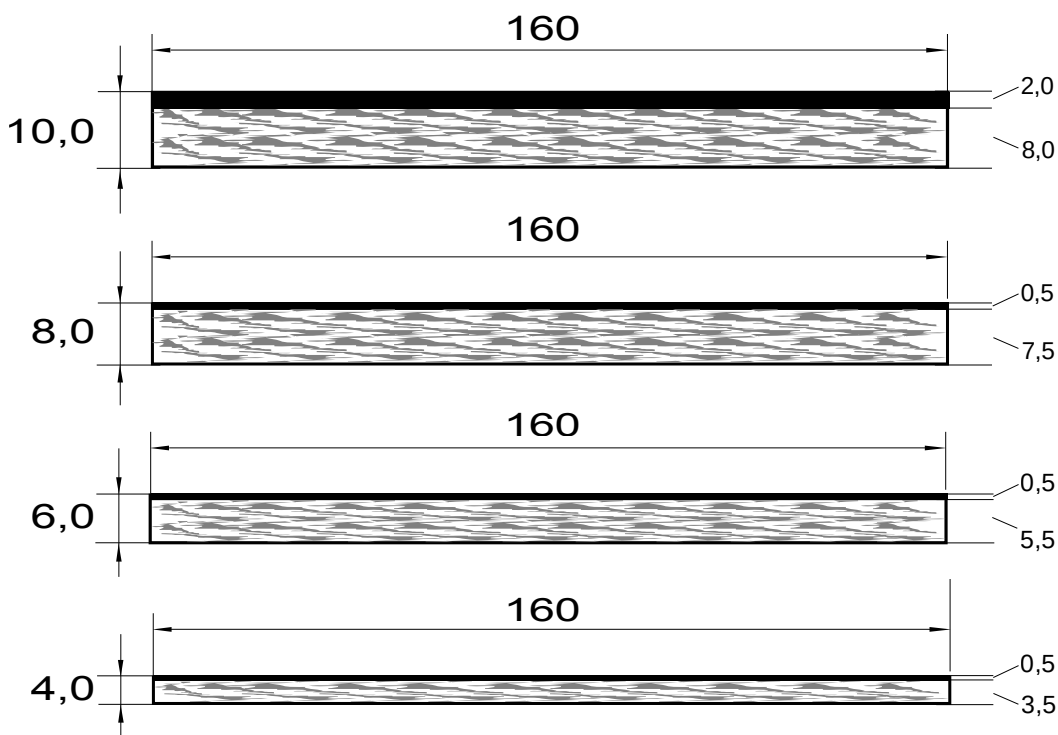

Laminated

COLORS
P645.2771
P645.2772
P645.2773
P645.2774
P645.2775

	STANDARD SIZES mm.	TOLERANCE mm.
Thickness	4,0 - 6,0 - 8,0 - 10,0	3,9/4,3 - 5,9/6,3 - 7,9/8,3 - 9,9/10,3
General size	160 x 680	155/165 x 675/685
Top Layer	0,5 - 2,0	---
Base	Front 8,0 - 7,5 - 5,5 Temple 3,5	---