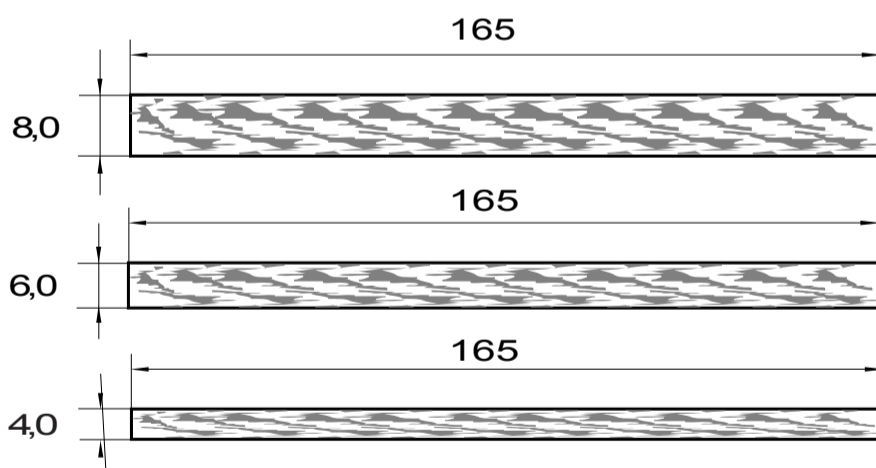

tre toni classici e tre colorati.

Proposta a cavallo tra antico e moderno per un inedito tocco retrò.

COLORS

P626.6151

P626.6152

P626.6153

P626.6154

P626.6155

P626.6156

Dryblock

LAES

	STANDARD SIZES mm.	TOLERANCE mm.
Thickness	4,0 - 6,0 - 8,0	4,0/4,2 - 6,0/6,2 - 8,0/8,2
General size	165 x 690	160/170 x 682/698

SPECIAL EDITION

2016

LA/ES Italian production only

Data stated are provided in good faith to the best of our knowledge. Data provided are not binding and they do not exempt users from carrying out their own tests to verify product suitability. The manufacturer reserves the right to modify any information at any time.